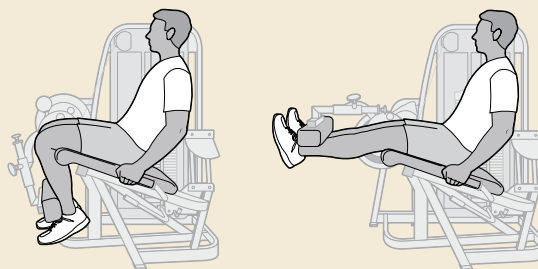

### STRESS WITHOUT INJURY

All strength training is the application of stress. CYBEX designs products to apply the appropriate amount of stress to produce the desired training effect but does it in a way that reduces the chance of injury. Such is the case with the acclaimed CYBEX Range Limiting Device (RLD).

### EASY TO USE

Just put legs behind the pad and push. The innovative designs on the Leg Extension make positioning the tibia pad intuitive, virtually effortless, and results in easily accessible and easily adjustable machines. No knobs to lock – just put legs behind the pad and push.

### SAVES ON THE SHINS

Offset input arm allows for the tibia pad to adjust without affecting the starting angle of the knee. In combination with proper pivot location, this allows the use of a flat pad for reduced shin pressure.

### RELIEVES HAMSTRING TENSION

The **angled back pad** (100 degree angle between seat and back) is wider than most leg extension machines and is designed to relieve hamstring tension.