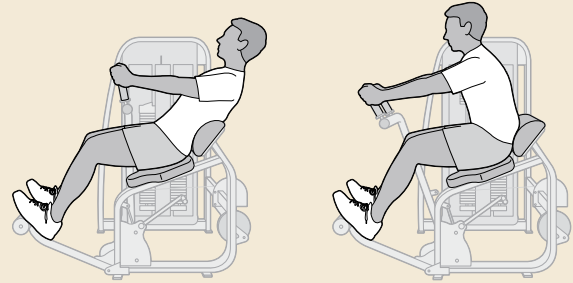

EAGLE Abdominal

Specifications

Product Number	11090
Dimensions (L x W x H)	59" x 44" x 58" (150 cm x 112 cm x 147 cm)
Machine Weight	524 lbs. (238 kg)
Weight Stack	305 lbs. (138 kg)

REALLY DIFFERENT

No competitor even comes close. A unique patented CYBEX design isolates the abs in a way other machines do not. Because the design has taken hip flexors, arms, and shoulders out of the movement, the resulting exercise is completely focused on the abdominal muscles. The easy-access with no restricting pads makes the CYBEX Abdominal one of the most popular pieces on the gym floor.

FULL RANGE OF MOTION

Hip pad includes a **lumbar curved section** to promote full range of motion exercise beginning in extension. Patent pending design allows for true spinal flexion range of motion including extension beyond neutral.

FOCUS ON THE TARGET

Patented **pelvic stabilization** system utilizes adjustable foot brace which allows the user to "lock into" the hip pad, causing hip extensor engagement for optimal pelvic stabilization.