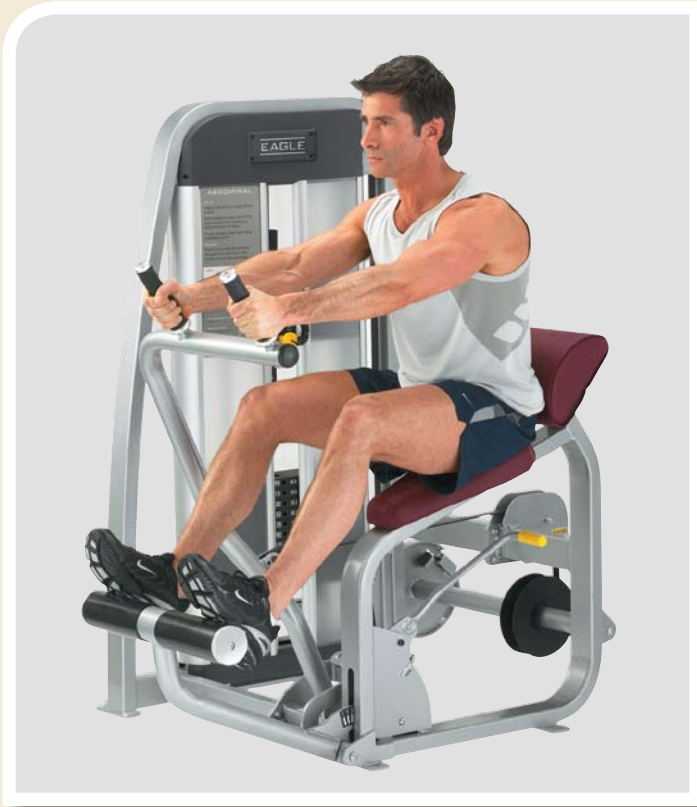

EAGLE Abdominal

Specifications

Product Number	11090
Dimensions (L x W x H)	59" x 44" x 58" (150 cm x 112 cm x 147 cm)
Machine Weight	524 lbs. (238 kg)
Weight Stack	305 lbs. (138 kg)

REALLY DIFFERENT

No competitor even comes close. A unique patented CYBEX design isolates the abs in a way other machines do not. Because the design has taken hip flexors, arms, and shoulders out of the movement, the resulting exercise is completely focused on the abdominal muscles. The easy-access with no restricting pads makes the CYBEX Abdominal one of the most popular pieces on the gym floor.

FULL RANGE OF MOTION

Hip pad includes a **lumbar curved section** to promote full range of motion exercise beginning in extension. Patent pending design allows for true spinal flexion range of motion including extension beyond neutral.

FOCUS ON THE TARGET

Patented **pelvic stabilization** system utilizes adjustable foot brace which allows the user to "lock into" the hip pad, causing hip extensor engagement for optimal pelvic stabilization.

EASY TO ADJUST

From small to tall without getting off the machine. The **gas spring-assisted adjustable foot bar** accommodates user height variation and allows adjustment from the seated position.

WORLD HEADQUARTERS
10 Trotter Drive • Medway • MA 02053 USA
T +1.508.533.4300 • F +1.508.533.5500
www.cybexintl.com